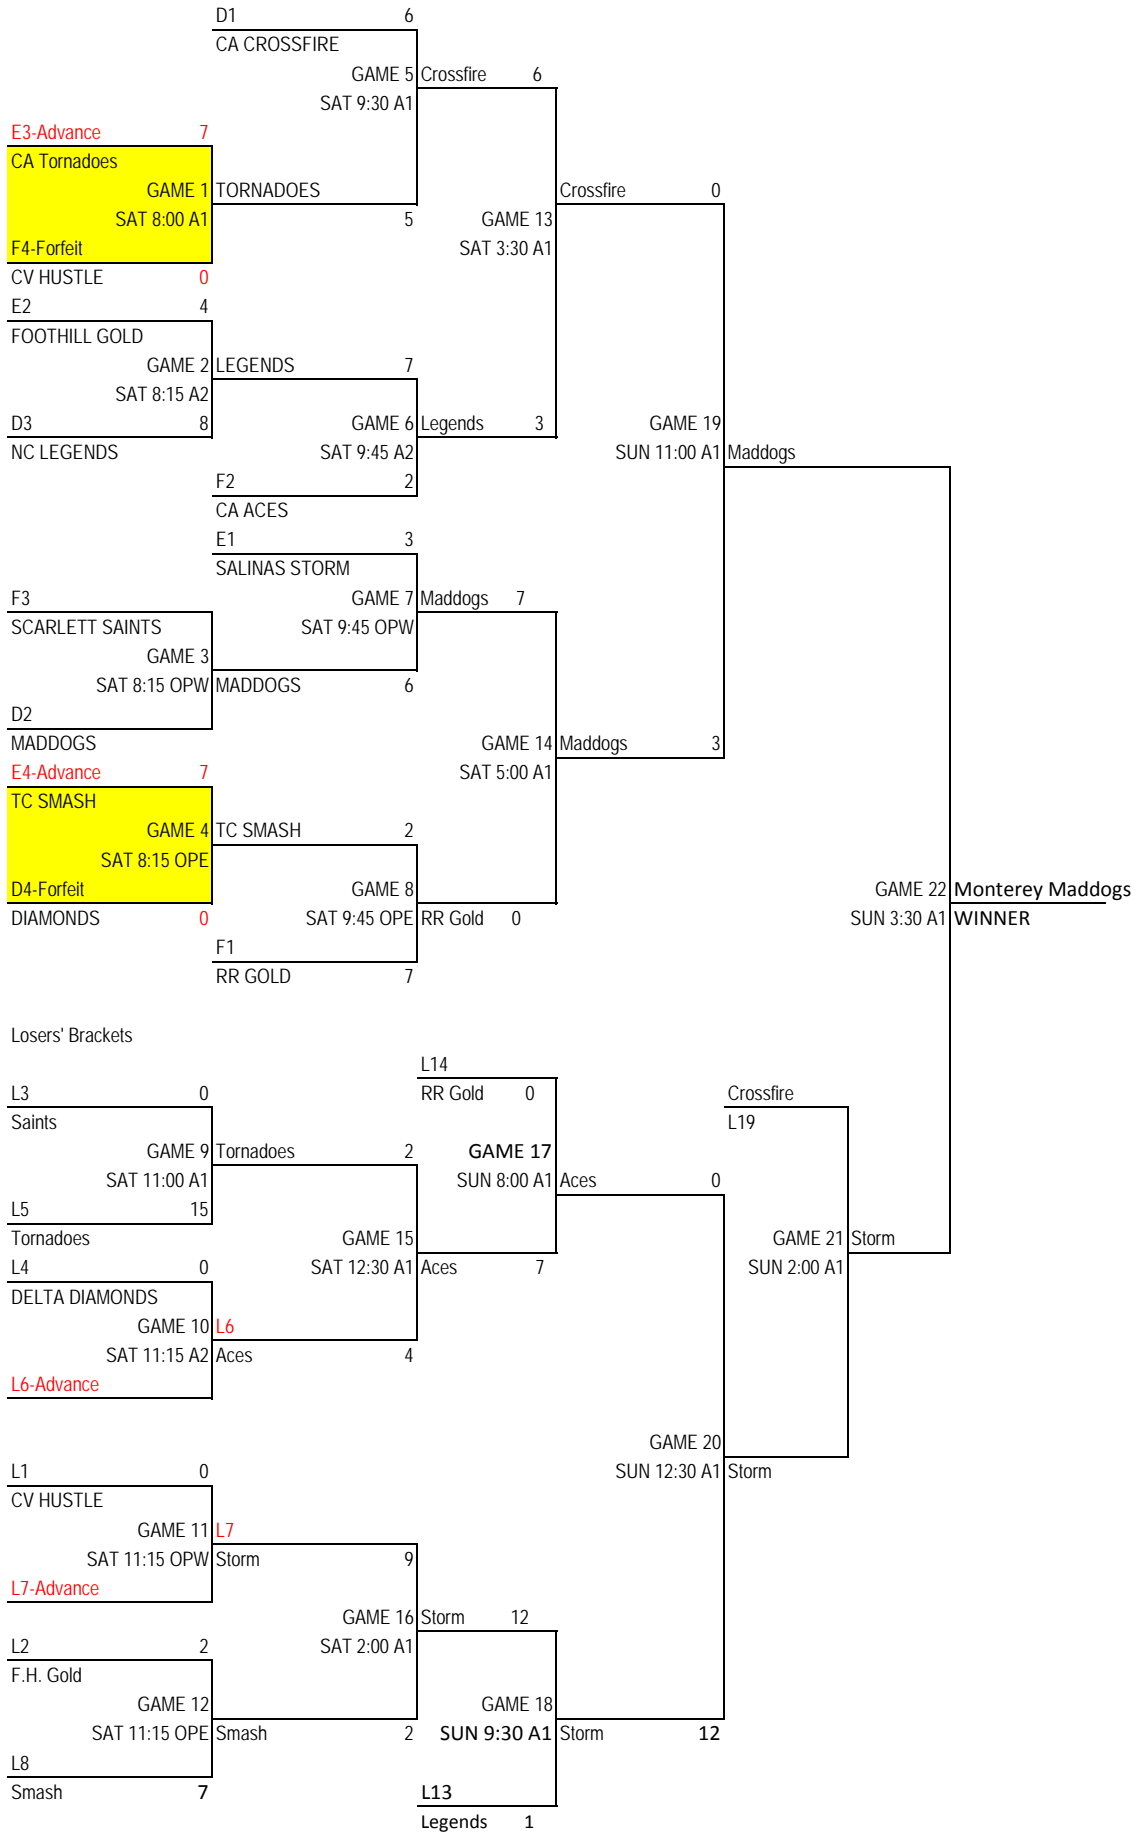

IFA NIT 10U CHAMPIONSHIP

10U Points Sheet

Pool A	Game Scores			RS	RA	Points	Place
1. EC HOT SHOTS	1-15	7-7	13-3	21	25	15	3rd
2. RR GOLD	15-1	13-1	13-2	41	4	30	1st
3. CA IMPACT	1-13	3-13	2-10	6	36	0	4th
4. LADY BLAST	7-7	2-13	10-2	19	22	15	2nd

IFA NIT 12U CHAMPIONSHIP

12U Points Sheet

3rd game in pool does not count toward pool placement

POOL A	Game Scores			RS	RA	Points	Place
10. RR GOLD	7-0	5-2	9-0 *	12	2	20	1st
11. VIPERS	0-7	4-5	8-7 *	4	12	0	3rd
12. FERNLEY FIRE	5-4	2-5	5-7 *	7	9	10	2nd
POOL B	Game Scores			RS	RA	Points	Place
13. CRUSHERS	10-0	6-4	0-9 *	16	4	20	1st
14. HOT SHOTS	9-0	0-10	7-8 *	9	10	10	2nd
15. TC. SMASH	0-9	4-6	7-5 *	4	15	0	3rd

IFA NIT 14U CHAMPIONSHIP

IFA NIT 16U CHAMPIONSHIP

16U Points Sheet

* games do not count toward pool placement

POOL J	Game Scores			RS	RA	Points	Place
40. TEAM MOJO	3-0	5-5 *	6-0	9	0	20	1st
41. DELTA DIAMONDS	5-7	0-16 *	0-6	5	13	0	3rd
42. LEGACY	4-5 *	0-3	7-5	7	8	10	2nd
POOL K	Game Scores			RS	RA	Points	Place
43. CA. CROSSFIRE	7-1	5-5 *	7-1	14	2	20	1st
44. RR GOLD	4-0	1-7	16-0 *	5	7	10	2nd
45. VALLEY MAGIC	0-4	5-4 *	1-7	1	11	0	3rd