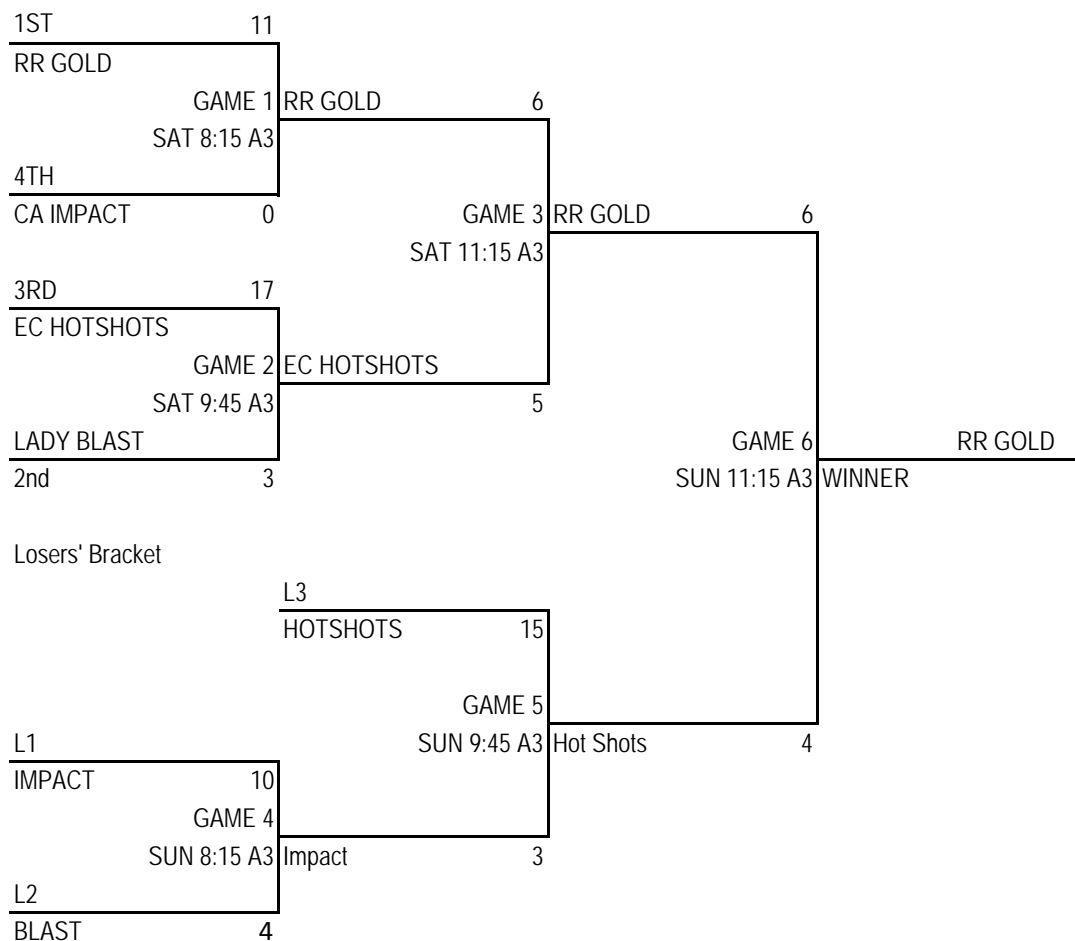

IFA NIT 10U CHAMPIONSHIP

10U Points Sheet

Pool A	Game Scores			RS	RA	Points	Place
1. EC HOT SHOTS	1-15	7-7	13-3	21	25	15	3rd
2. RR GOLD	15-1	13-1	13-2	41	4	30	1st
3. CA IMPACT	1-13	3-13	2-10	6	36	0	4th
4. LADY BLAST	7-7	2-13	10-2	19	22	15	2nd

IFA NIT 12U CHAMPIONSHIP

12U Points Sheet

3rd game in pool does not count toward pool placement

POOL A	Game Scores			RS	RA	Points	Place
10. RR GOLD	7-0	5-2	9-0 *	12	2	20	1st
11. VIPERS	0-7	4-5	8-7 *	4	12	0	3rd
12. FERNLEY FIRE	5-4	2-5	5-7 *	7	9	10	2nd
POOL B	Game Scores			RS	RA	Points	Place
13. CRUSHERS	10-0	6-4	0-9 *	16	4	20	1st
14. HOT SHOTS	9-0	0-10	7-8 *	9	10	10	2nd
15. TC. SMASH	0-9	4-6	7-5 *	4	15	0	3rd

IFA NIT 14U CHAMPIONSHIP

IFA NIT 16U CHAMPIONSHIP

16U Points Sheet

* games do not count toward pool placement

POOL J	Game Scores			RS	RA	Points	Place
40. TEAM MOJO	3-0	5-5 *	6-0	9	0	20	1st
41. DELTA DIAMONDS	5-7	0-16 *	0-6	5	13	0	3rd
42. LEGACY	4-5 *	0-3	7-5	7	8	10	2nd
POOL K	Game Scores			RS	RA	Points	Place
43. CA. CROSSFIRE	7-1	5-5 *	7-1	14	2	20	1st
44. RR GOLD	4-0	1-7	16-0 *	5	7	10	2nd
45. VALLEY MAGIC	0-4	5-4 *	1-7	1	11	0	3rd