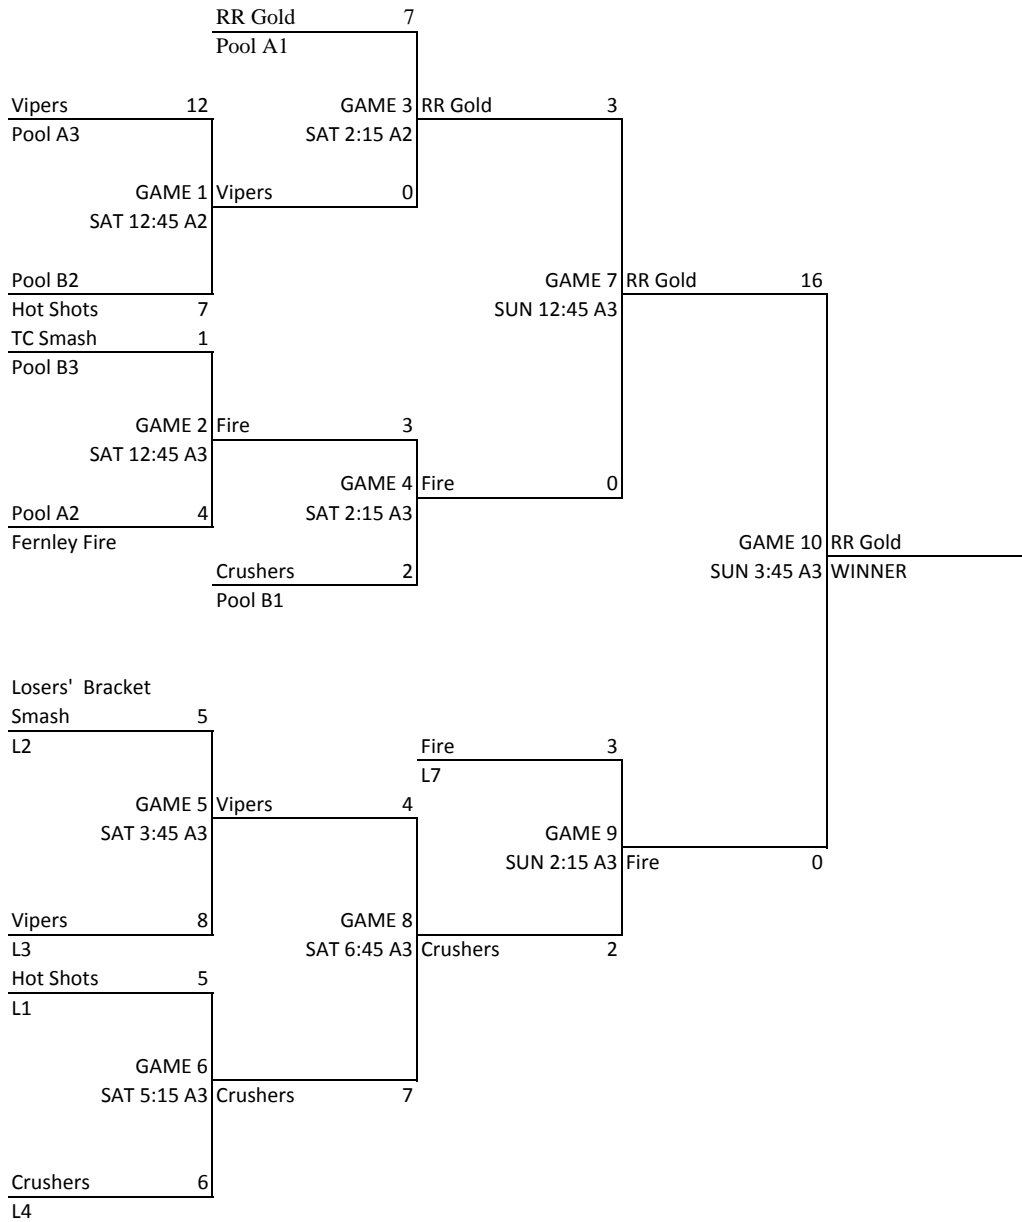

IFA NIT 10U CHAMPIONSHIP

10U Points Sheet

Pool A	Game Scores			RS	RA	Points	Place
1. EC HOT SHOTS	1-15	7-7	13-3	21	25	15	3rd
2. RR GOLD	15-1	13-1	13-2	41	4	30	1st
3. CA IMPACT	1-13	3-13	2-10	6	36	0	4th
4. LADY BLAST	7-7	2-13	10-2	19	22	15	2nd

IFA NIT 12U CHAMPIONSHIP

12U Points Sheet

3rd game in pool does not count toward pool placement

POOL A	Game Scores			RS	RA	Points	Place
10. RR GOLD	7-0	5-2	9-0 *	12	2	20	1st
11. VIPERS	0-7	4-5	8-7 *	4	12	0	3rd
12. FERNLEY FIRE	5-4	2-5	5-7 *	7	9	10	2nd
POOL B	Game Scores			RS	RA	Points	Place
13. CRUSHERS	10-0	6-4	0-9 *	16	4	20	1st
14. HOT SHOTS	9-0	0-10	7-8 *	9	10	10	2nd
15. TC. SMASH	0-9	4-6	7-5 *	4	15	0	3rd

IFA NIT 14U CHAMPIONSHIP

IFA NIT 16U CHAMPIONSHIP

16U Points Sheet

* games do not count toward pool placement

POOL J	Game Scores			RS	RA	Points	Place
40. TEAM MOJO	3-0	5-5 *	6-0	9	0	20	1st
41. DELTA DIAMONDS	5-7	0-16 *	0-6	5	13	0	3rd
42. LEGACY	4-5 *	0-3	7-5	7	8	10	2nd
POOL K	Game Scores			RS	RA	Points	Place
43. CA. CROSSFIRE	7-1	5-5 *	7-1	14	2	20	1st
44. RR GOLD	4-0	1-7	16-0 *	5	7	10	2nd
45. VALLEY MAGIC	0-4	5-4 *	1-7	1	11	0	3rd