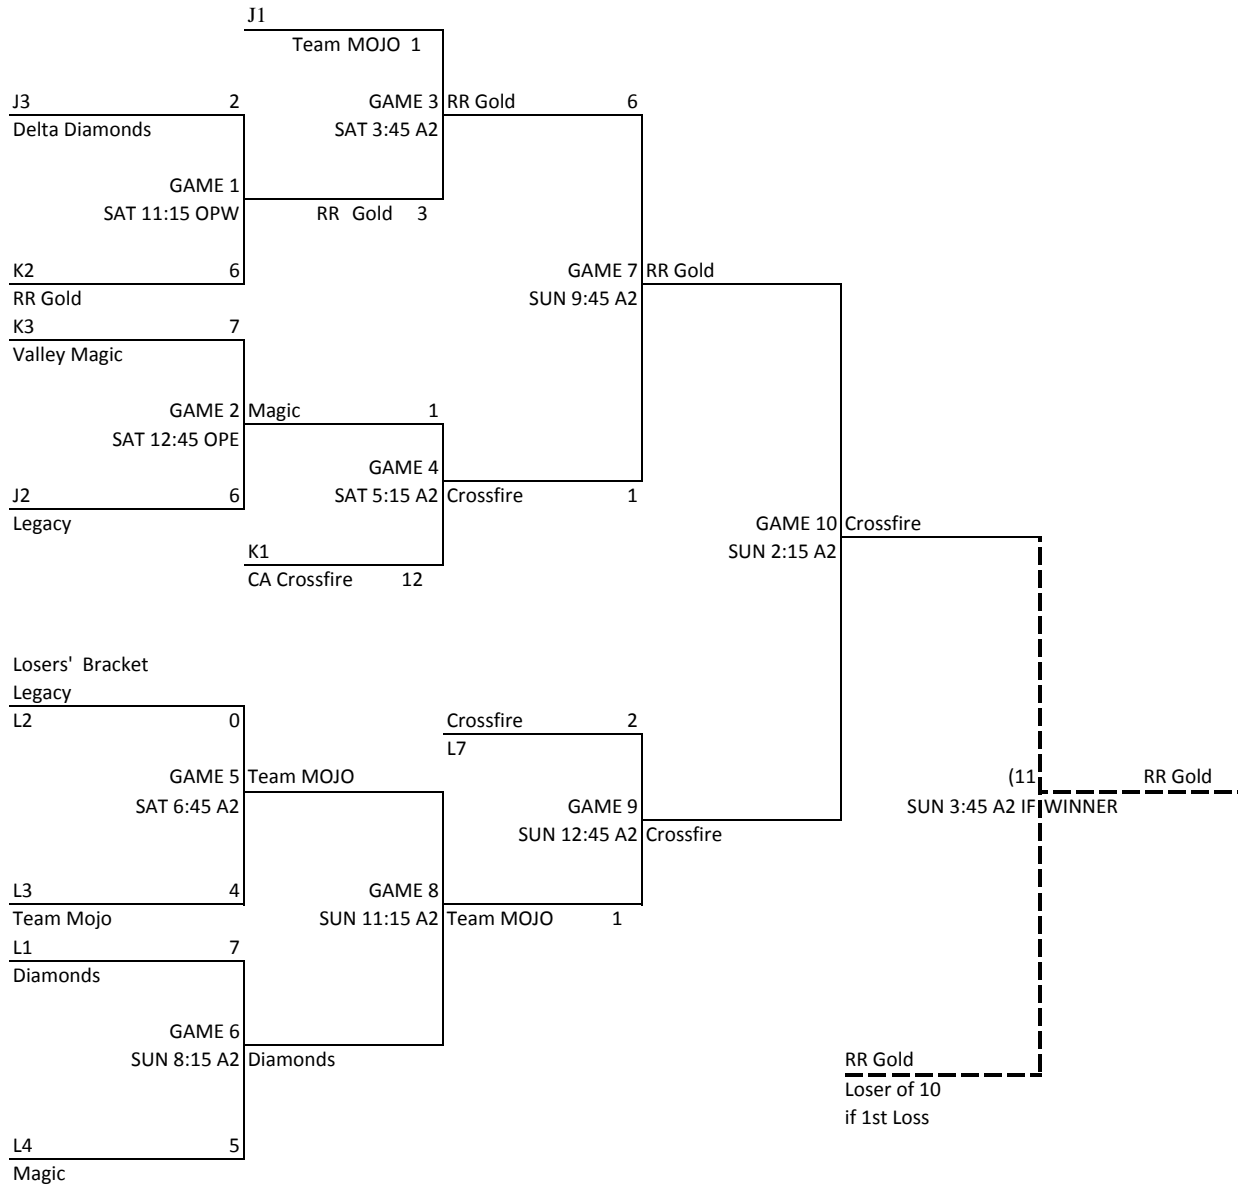

IFA NIT 10U CHAMPIONSHIP

10U Points Sheet

Pool A	Game Scores			RS	RA	Points	Place
1. EC HOT SHOTS	1-15	7-7	13-3	21	25	15	3rd
2. RR GOLD	15-1	13-1	13-2	41	4	30	1st
3. CA IMPACT	1-13	3-13	2-10	6	36	0	4th
4. LADY BLAST	7-7	2-13	10-2	19	22	15	2nd

IFA NIT 12U CHAMPIONSHIP

12U Points Sheet

3rd game in pool does not count toward pool placement

POOL A	Game Scores			RS	RA	Points	Place
10. RR GOLD	7-0	5-2	9-0 *	12	2	20	1st
11. VIPERS	0-7	4-5	8-7 *	4	12	0	3rd
12. FERNLEY FIRE	5-4	2-5	5-7 *	7	9	10	2nd
POOL B	Game Scores			RS	RA	Points	Place
13. CRUSHERS	10-0	6-4	0-9 *	16	4	20	1st
14. HOT SHOTS	9-0	0-10	7-8 *	9	10	10	2nd
15. TC. SMASH	0-9	4-6	7-5 *	4	15	0	3rd

IFA NIT 14U CHAMPIONSHIP

IFA NIT 16U CHAMPIONSHIP

16U Points Sheet

* games do not count toward pool placement

POOL J	Game Scores			RS	RA	Points	Place
40. TEAM MOJO	3-0	5-5 *	6-0	9	0	20	1st
41. DELTA DIAMONDS	5-7	0-16 *	0-6	5	13	0	3rd
42. LEGACY	4-5 *	0-3	7-5	7	8	10	2nd
POOL K	Game Scores			RS	RA	Points	Place
43. CA. CROSSFIRE	7-1	5-5 *	7-1	14	2	20	1st
44. RR GOLD	4-0	1-7	16-0 *	5	7	10	2nd
45. VALLEY MAGIC	0-4	5-4 *	1-7	1	11	0	3rd