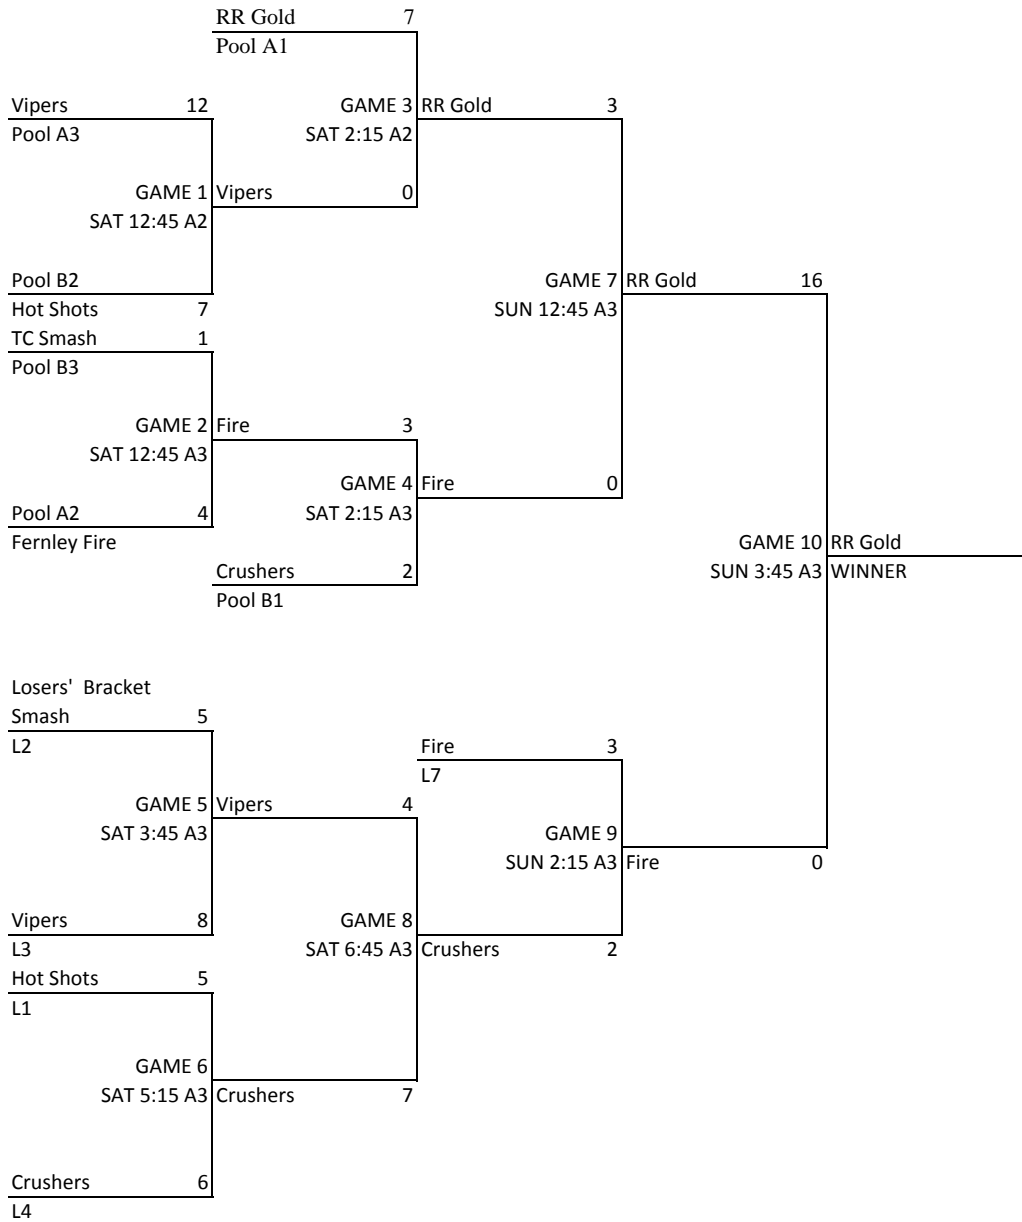

OAK PARK

SAT	OPW	OPE
8:15	14 ³	14 ⁴
9:45	14 ⁷	14 ⁸
11:15	14 ¹¹	14 ¹²
12:45	16 ¹	16 ²
2:15	-----	-----
3:45	-----	-----
5:15	-----	-----
6:45	-----	-----
8:15	-----	-----

ARNAIZ PARK

SUN	STAD	A1	SUN	A2	A3
8:00	18 ⁹	14 ¹⁷	8:15	16 ⁶	10 ⁴
9:30	18 ¹⁰	14 ¹⁸	9:45	16 ⁷	10 ⁵
11:00	18 ¹²	14 ¹⁹	11:15	16 ⁸	10 ⁶
12:30	18 ¹¹	14 ²⁰	12:45	16 ⁹	12 ⁷
2:00	18 ¹³	14 ²¹	2:15	16 ¹⁰	12 ⁹
3:30	18 ¹⁴	14 ²²	3:45	IF	12 ¹⁰
5:00	IF	IF	5:15	-----	IF

IFA NIT 10U CHAMPIONSHIP

10U Points Sheet

Pool A	Game Scores			RS	RA	Points	Place
1. EC HOT SHOTS	1-15	7-7	13-3	21	25	15	3rd
2. RR GOLD	15-1	13-1	13-2	41	4	30	1st
3. CA IMPACT	1-13	3-13	2-10	6	36	0	4th
4. LADY BLAST	7-7	2-13	10-2	19	22	15	2nd

IFA NIT 12U CHAMPIONSHIP

12U Points Sheet

3rd game in pool does not count toward pool placement

POOL A	Game Scores			RS	RA	Points	Place
10. RR GOLD	7-0	5-2	9-0 *	12	2	20	1st
11. VIPERS	0-7	4-5	8-7 *	4	12	0	3rd
12. FERNLEY FIRE	5-4	2-5	5-7 *	7	9	10	2nd
POOL B	Game Scores			RS	RA	Points	Place
13. CRUSHERS	10-0	6-4	0-9 *	16	4	20	1st
14. HOT SHOTS	9-0	0-10	7-8 *	9	10	10	2nd
15. TC. SMASH	0-9	4-6	7-5 *	4	15	0	3rd