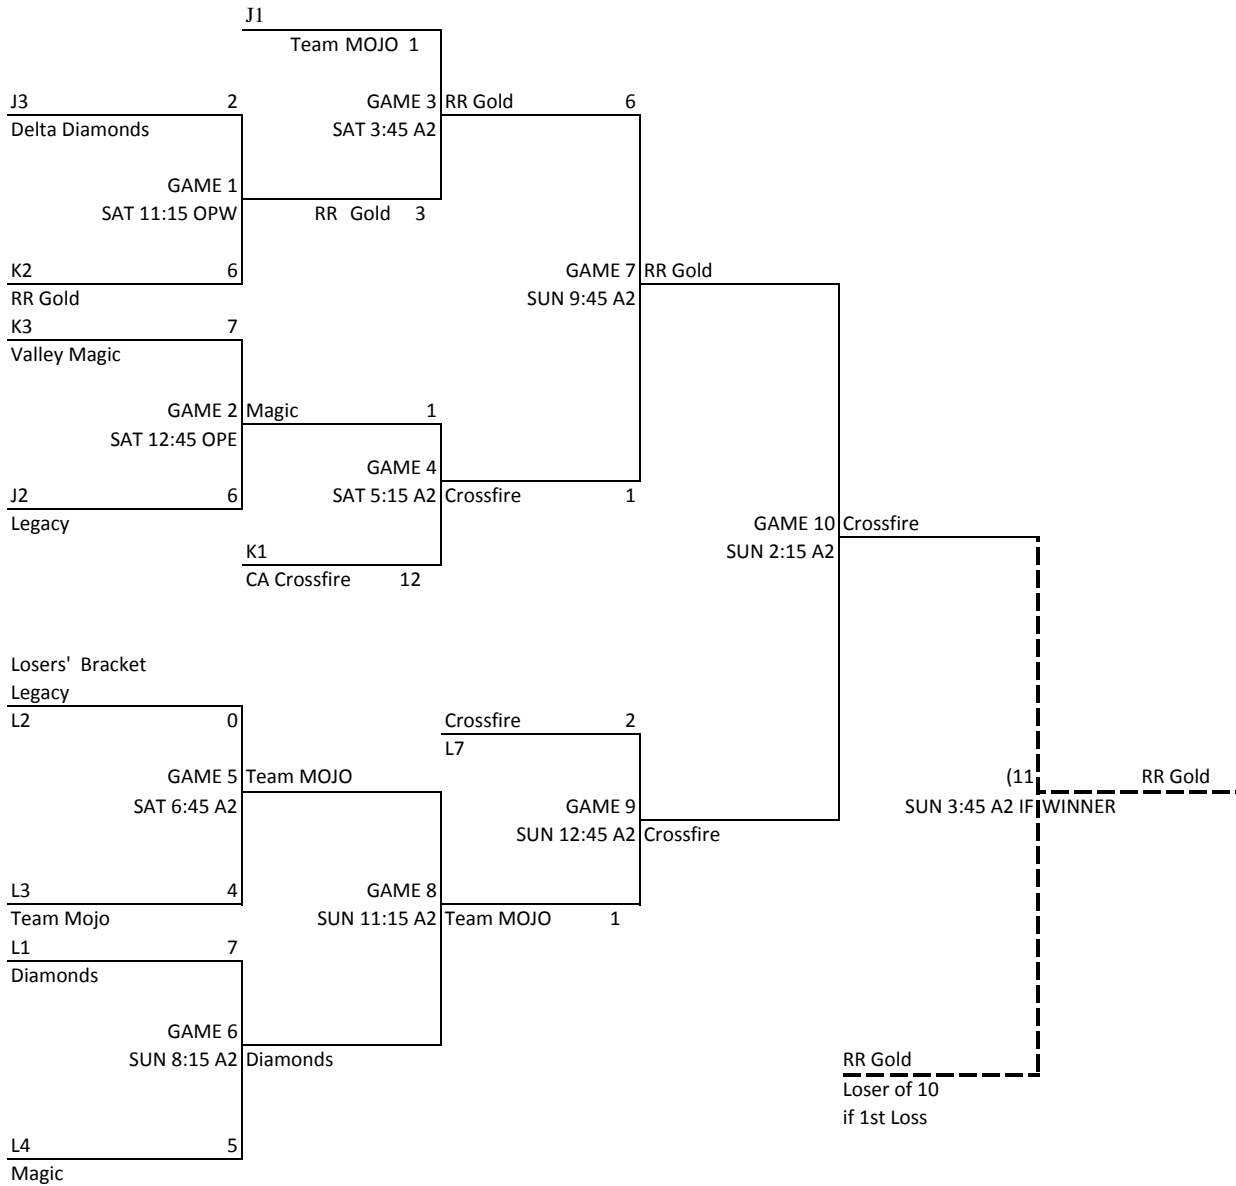

OAK PARK

SAT	OPW	OPE
8:15	14 ³	14 ⁴
9:45	14 ⁷	14 ⁸
11:15	14 ¹¹	14 ¹²
12:45	16 ¹	16 ²
2:15	-----	-----
3:45	-----	-----
5:15	-----	-----
6:45	-----	-----
8:15	-----	-----

ARNAIZ PARK

SUN	STAD	A1	SUN	A2	A3
8:00	18 ⁹	14 ¹⁷	8:15	16 ⁶	10 ⁴
9:30	18 ¹⁰	14 ¹⁸	9:45	16 ⁷	10 ⁵
11:00	18 ¹²	14 ¹⁹	11:15	16 ⁸	10 ⁶
12:30	18 ¹¹	14 ²⁰	12:45	16 ⁹	12 ⁷
2:00	18 ¹³	14 ²¹	2:15	16 ¹⁰	12 ⁹
3:30	18 ¹⁴	14 ²²	3:45	IF	12 ¹⁰
5:00	IF	IF	5:15	-----	IF

IFA NIT 12U CHAMPIONSHIP

12U Points Sheet

3rd game in pool does not count toward pool placement

POOL A	Game Scores			RS	RA	Points	Place
10. RR GOLD	7-0	5-2	9-0 *	12	2	20	1st
11. VIPERS	0-7	4-5	8-7 *	4	12	0	3rd
12. FERNLEY FIRE	5-4	2-5	5-7 *	7	9	10	2nd
POOL B	Game Scores			RS	RA	Points	Place
13. CRUSHERS	10-0	6-4	0-9 *	16	4	20	1st
14. HOT SHOTS	9-0	0-10	7-8 *	9	10	10	2nd
15. TC. SMASH	0-9	4-6	7-5 *	4	15	0	3rd

2009 IFA-NIT

June 23-26, 2009

14U Points Sheet

POOL D	Game Scores			RS	RA	Points	Place
20. CA CROSSFIRE	7-0	3-0		10	0	20	1st
21. MADDOGS	3-0	0-3		3	3	10	2nd
22. NC LEGENDS	0-7	0-3		0	10	0	3rd
23. DELTA DIAMONDS	0-7	0-7	0-7	0	21	0	4th
POOL E	Game Scores			RS	RA	Points	Place
24. SALINAS STORM	6-3	4-1	2-1	12	5	30	1st
25. FOOTHILL GOLD	3-2	6-6	1-2	10	10	15	2nd
26. TC SMASH	4-5	3-6	6-6	13	17	5	4th
27. CA. TORNADOES	5-4	2-3	1-4	8	11	10	3rd
POOL F	Game Scores			RS	RA	Points	Place
28. RR GOLD	1-0	5-1		6	1	20	1st
29. CA. ACES	0-1	5-4		5	5	10	2nd
30. SCARLET SAINTS	4-5	1-5		5	10	0	3rd
31. CV HUSTLE	0-7	0-7	0-7	0	21	0	4th

IFA NIT 16U CHAMPIONSHIP

16U Points Sheet

* games do not count toward pool placement

POOL J	Game Scores			RS	RA	Points	Place
40. TEAM MOJO	3-0	5-5 *	6-0	9	0	20	1st
41. DELTA DIAMONDS	5-7	0-16 *	0-6	5	13	0	3rd
42. LEGACY	4-5 *	0-3	7-5	7	8	10	2nd
POOL K	Game Scores			RS	RA	Points	Place
43. CA. CROSSFIRE	7-1	5-5 *	7-1	14	2	20	1st
44. RR GOLD	4-0	1-7	16-0 *	5	7	10	2nd
45. VALLEY MAGIC	0-4	5-4 *	1-7	1	11	0	3rd