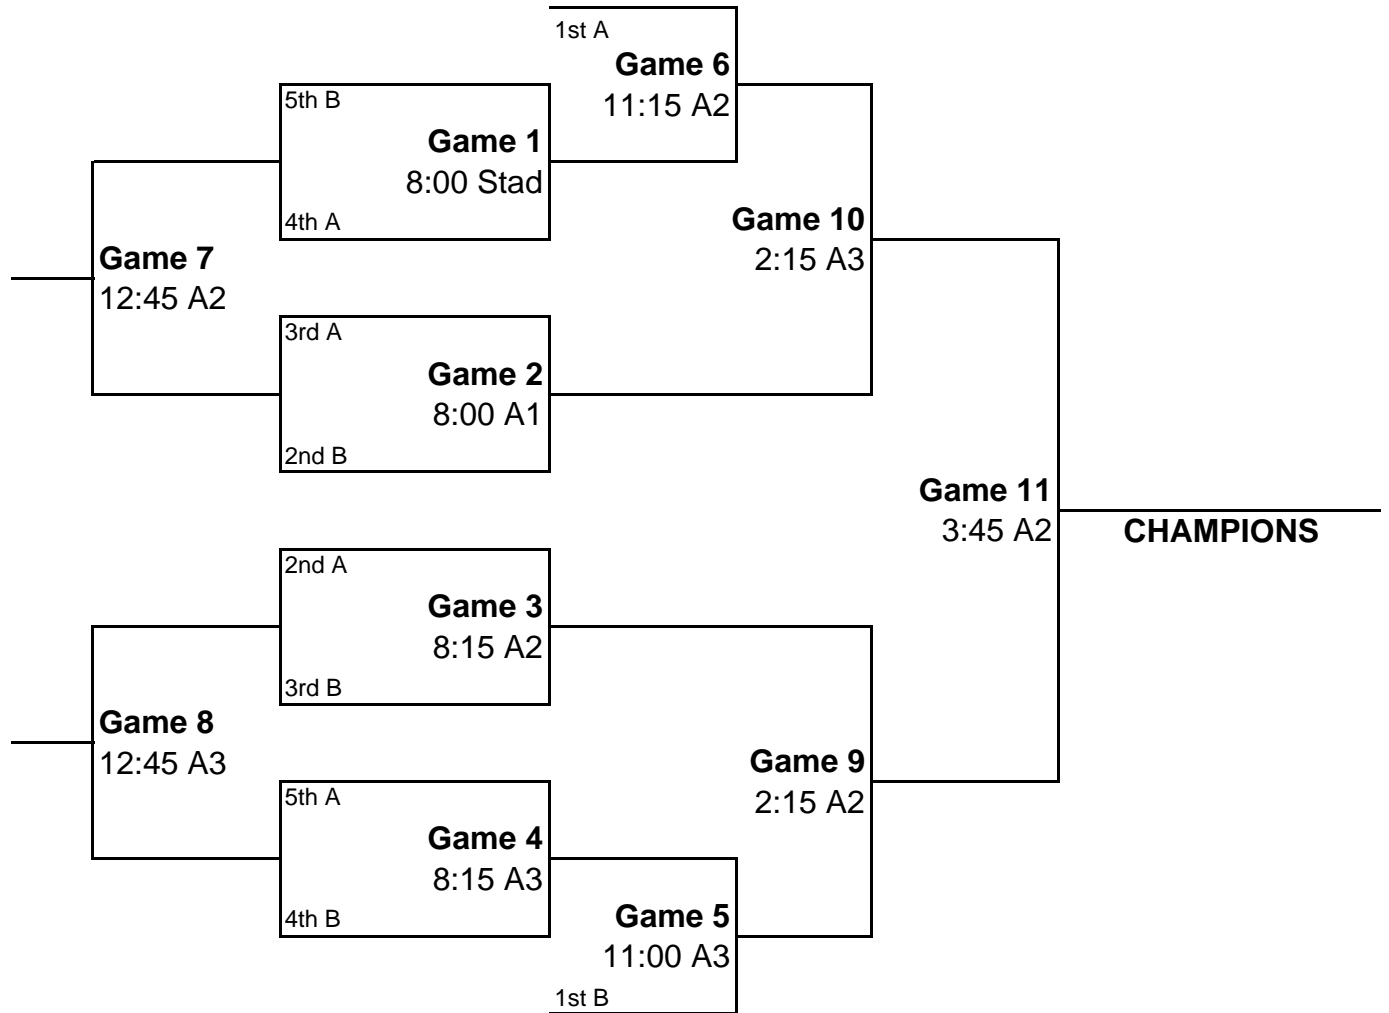

10U SUNDAY CHAMPIONSHIP