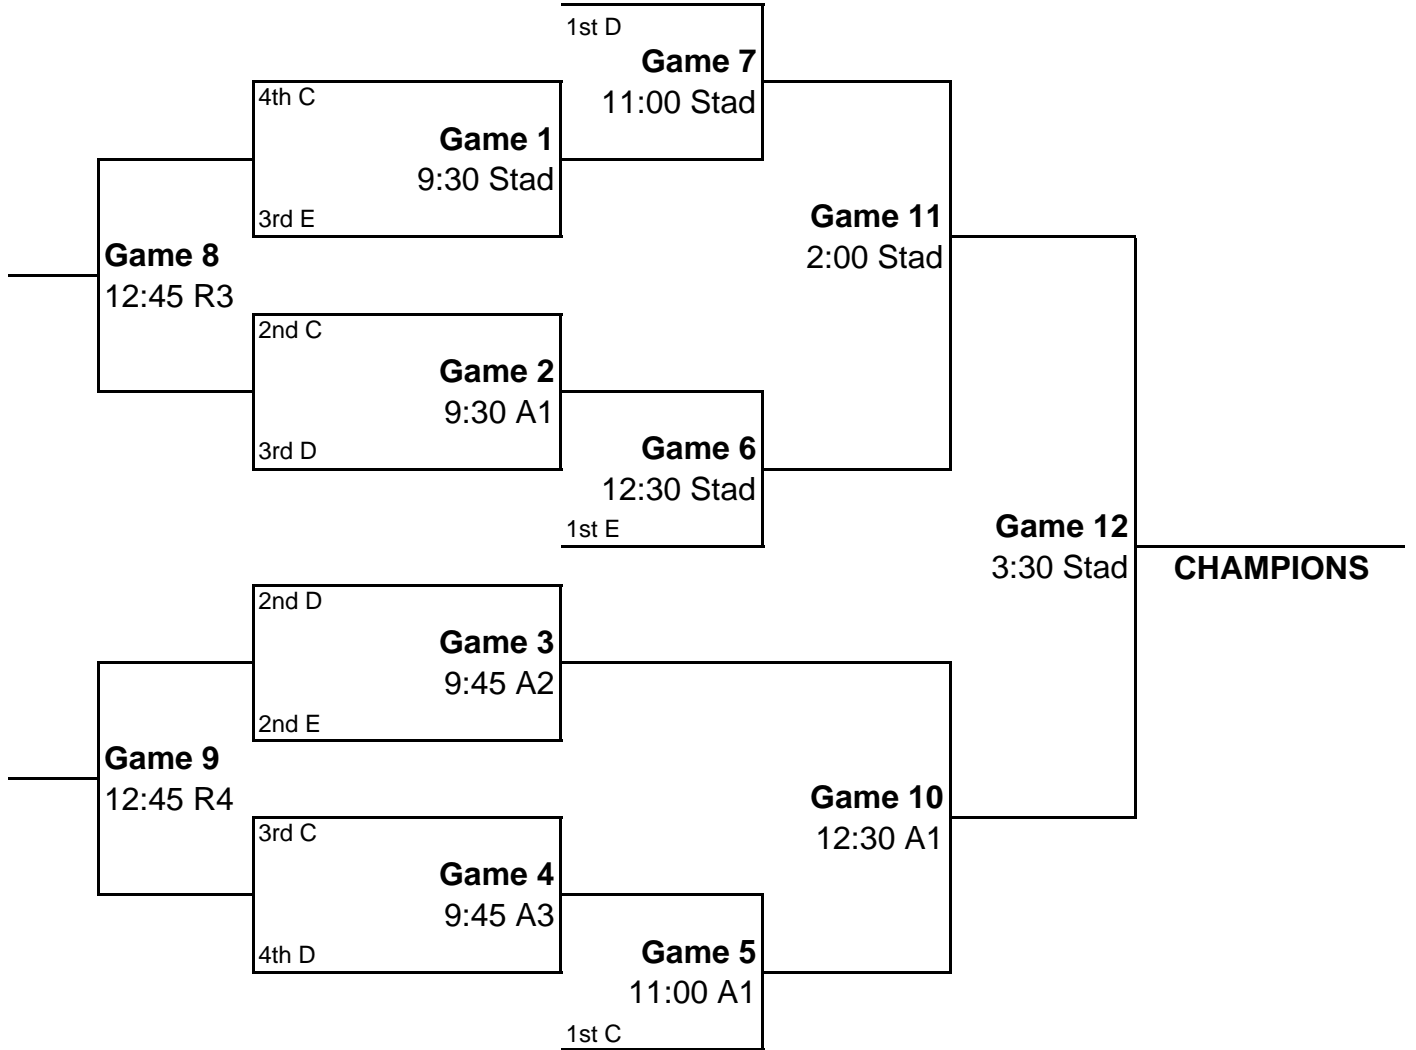

12U

SUNDAY CHAMPIONSHIP