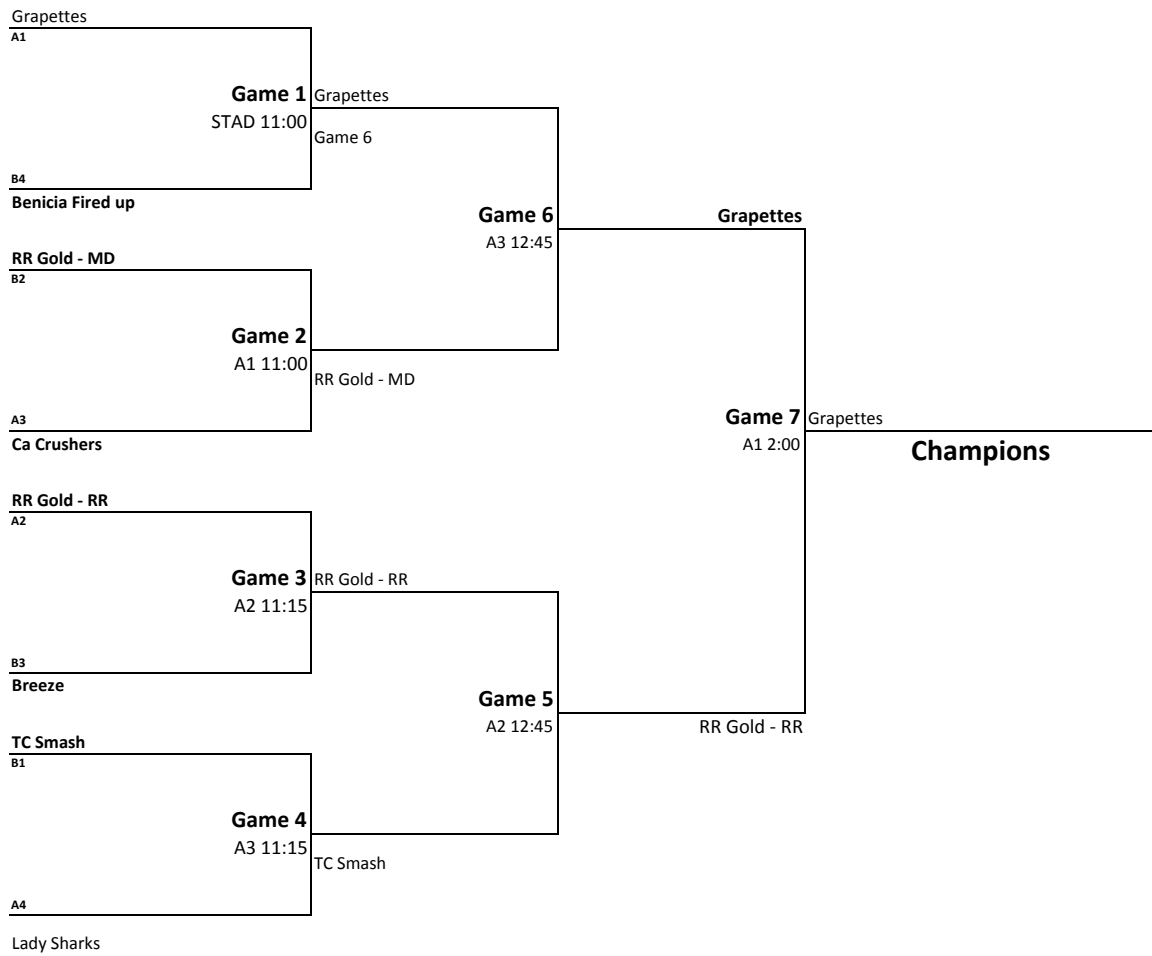

RR GOLD

May Classic IFA Qualifier

May 15-16, 2010

12U Points Sheet

POOL A

	TEAM	Game Scores		RS	RA	Points	Place	
1.	Lady Sharks	1-2	1-4	1-3	0,0,0	7,7,7	0,0,0	4
2.	RR Gold-RR	2-4	2-1	2-3	2,7,4	9,0,0	0,10,10	2
3.	CA Crushers	3-4	3-2	3-1	4,0,7	9,4,0	0,0,10	3
4.	Grapettes	4-2	4-3	4-1	9,9,7	2,4,0	10,10,10	1

POOL B

	TEAM	Game Scores		RS	RA	Points	Place	
5.	Benicia Fired-up	5-6	5-8	5-7	3,0,1	3,10,11	5,0,0	4
6.	RR Gold-MD	6-8	6-5	6-7	6,3,3	5,3,4	10,5,0	2
7.	TC Smash	7-8	7-6	7-5	4,4,11	2,3,1	10,10,10	1
8.	Breeze	8-6	8-7	8-5	5,2,10	6,4,0	0,0,10	3

**RR GOLD
MAY CLASSIC IFA QUALIFIER
ARNAIZ PARK**

12U SUNDAY CHAMPIONSHIPS