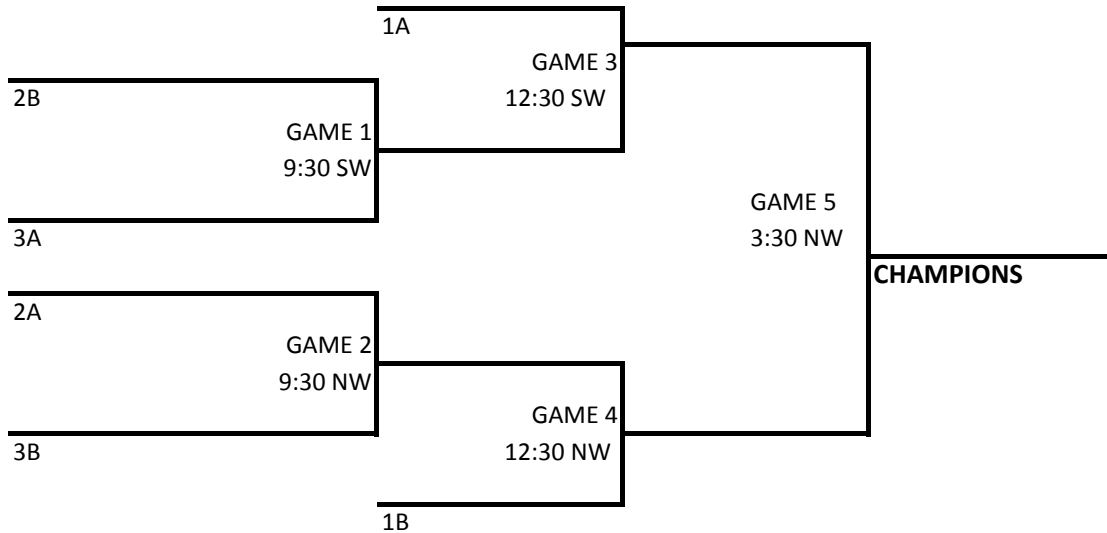

**RR GOLD
2010 MAY KICK OFF
IFA QUALIFIER**

12 & UNDER POINT SHEET

POOL A		Game Scores			RS	RA	POINTS	PLACE
TEAMS								
10.	CA BREEZE 97	10-11	10-12	10-13				
11.	RR GOLD-MD	11-10	11-12	11-15				
12.	CLOVIS ROCKETS	12-10	12-11	12-14				

POOL B		Game Scores			RS	RA	POINTS	PLACE
TEAMS								
13.	CA BREEZE-RILEY	13-14	13-15	13-10				
14.	RR GOLD-RR	14-13	14-15	14-12				
15.	N.C. LEGENDS	15-13	15-14	15-11				

**12 & UNDER
SUNDAY CHAMPIONSHIP**